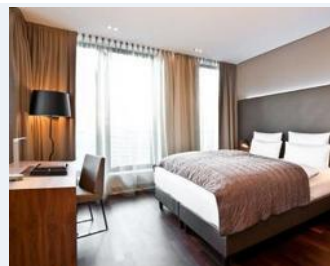

Distance to Venue: 650 m

Single room (Standard): 147,00 €
Double room (Standard): 165,00 €
Single room (Comfort): 157,00 €
Double room (Comfort): 175,00 €

GOLD INN Angleterre

Friedrichstraße 31, 10969 Berlin